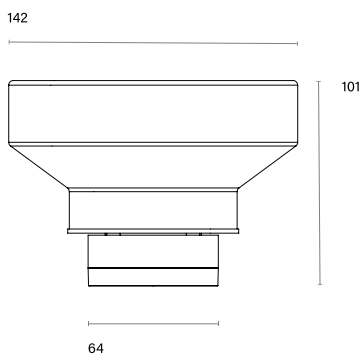

Mono 060 Trimless Concrete

Type 3

Recessed ceiling luminaire with trimless installation kit to deliver shadow line from fixture to concrete slab. Rotationally symmetrical medium, flood or wide flood optics, high colour reproduction, fixed orientation. High pressure die-cast powdercoated facade with snoot detail. Includes direct fast connector to remote driver. Active power factor correction, current regulation, voltage spike protection.

System

Power	8W / 7W / 14W
Current	180mA / 350mA
Colour Temperature	2700°K / 3000°K / 4000°K / 2700-1800°K Dim to Warm
Lumen Maintenance	L90 B10 50 000hr
CRI	Ra97
Tm30	R95 F103
Chromacity	<2 SCDM
Articulation	Fixed
Ingress Protection	IP44

		FL - 25°	MFL - 40°	WFL - 60°
8W	2700°K	576lm	626lm	624lm
	3000°K	642lm	680lm	672lm
	4000°K	610lm	615lm	650lm
7W	2700-1800°K	454lm	493lm	492lm
14W	2700°K	874lm	863lm	882lm
	3000°K	952lm	931lm	965lm
	4000°K	1044lm	1020lm	1049lm